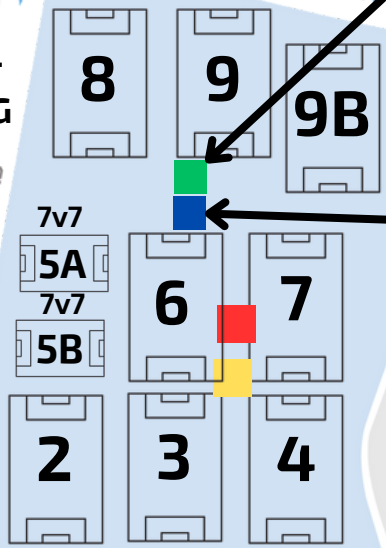

FIELD MAP

GALWAY DOWNS SOCCER COMPLEX, 38801 LOS CORRALITOS RD, TEMECULA, CA 92592

GO STRAIGHT FOR
FIELDS 6-20 PARKING

FIELDS 2-5
TURN RIGHT
FOR PARKING

Merch Tent

NO STOPPING, NO STANDING, NO DROP OFFS ON LOS CABALLOS ROAD

FIELDS 6-20
PARKING ENTRY

NO STOPPING, NO STANDING, NO DROP OFFS ON LOS CORRALITOS ROAD

LOS CORRALITOS ROAD

LOS CABALLOS ROAD

Check-in for
Fields 2-9B

Check-in for
Fields 10-12

Check-in for
Fields 15-20B

VENDORS